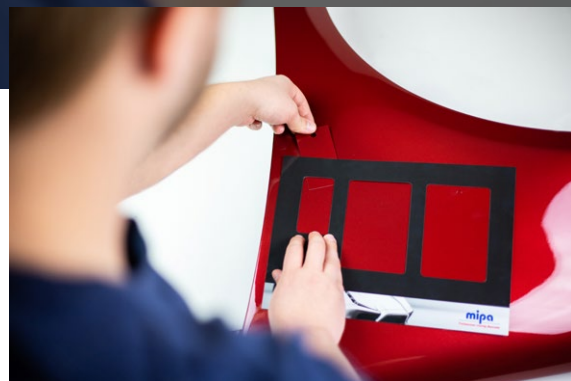

Color card

Original paint

Spray-out card

mipa
Professional Coating Systems